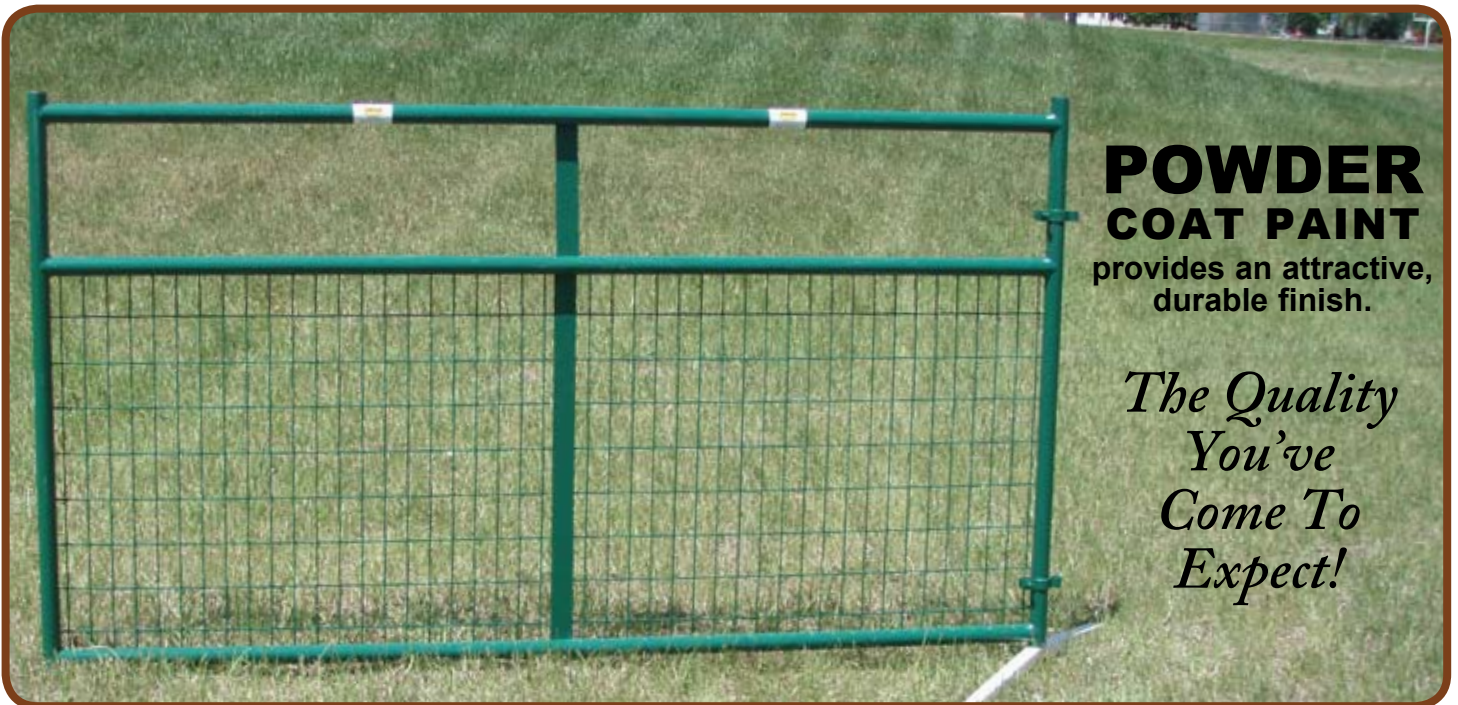

# Wire Filled Gate

196 1/2 E 6th St.  
PO Box 1265  
Sioux Falls, SD 57101

877-782-3073  
www.siouxsteel.com

## LIVESTOCK

- Available in 4' to 16' lengths.
- 1.66" x 18 gauge tubing x 50" high.
- Square top design.
- 2" wide vertical.
- Heavy-duty poly plugs.
- 2" x 4" grid pattern
- 8 gauge wire panel.
- Bolted on versatile hinges.
- Ideal for yards or confinement for smaller animals.