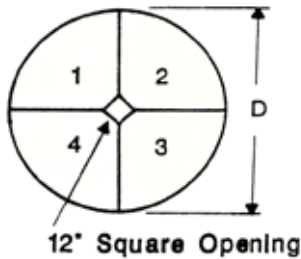

Quarter Poly Tank

196 1/2 E 6th St.
PO Box 1265
Sioux Falls, SD 57101

877-782-3073
www.siouxsteel.com

LIVESTOCK

Single Section

- A - Arc Width7'9"
- B - Length 5'0"
- C - Height2'0"
- Capacity250 gallons
- Weight65 lbs.

Four Section

- D - Width11'0"
- Height2'0"
- Capacity.....1,000 Gallons

The 4-quarter section tank adjusts to every user's operation.