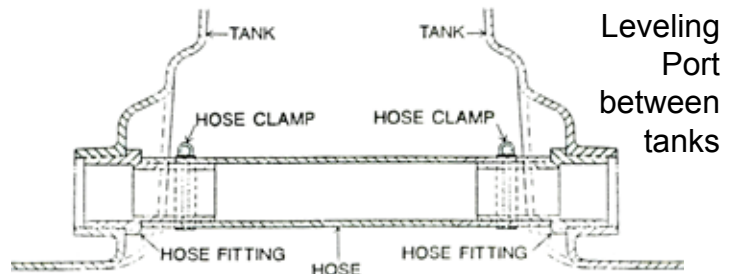

Quarter Poly Tank

196 1/2 E 6th St.
PO Box 1265
Sioux Falls, SD 57101

877-782-3073
www.siouxsteel.com

LIVESTOCK

Single Section

- A - Arc Width7'9"
- B - Length 5'0"
- C - Height2'0"
- Capacity250 gallons
- Weight65 lbs.

Four Section

- D - Width11'0"
- Height2'0"
- Capacity.....1,000 Gallons

The 4-quarter section tank adjusts to every user's operation.