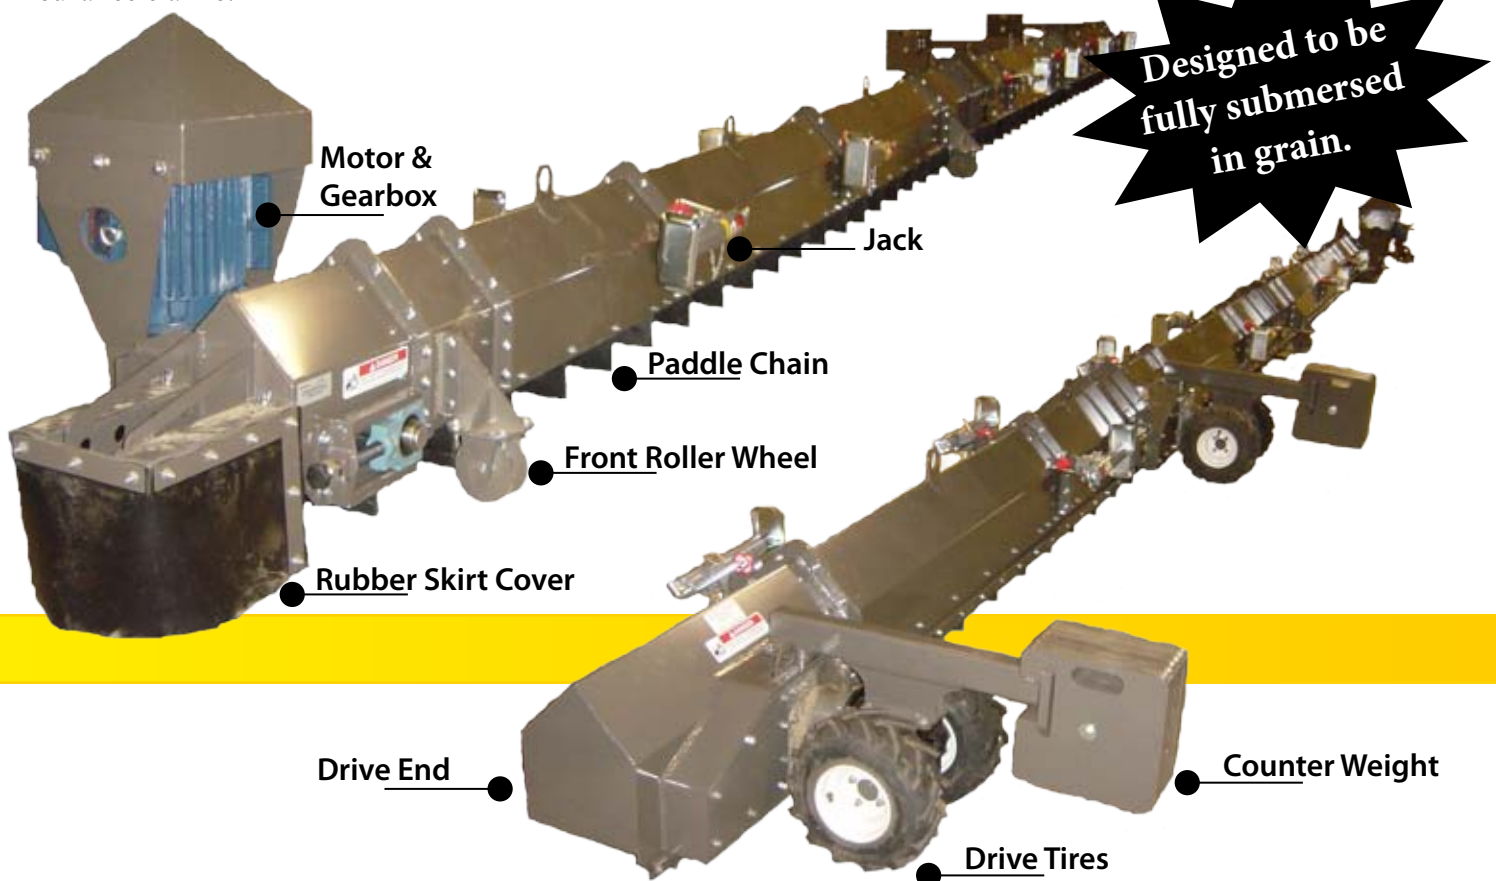

## Durable

Explosion proof, all-weather quick change motors and foam-filled, run-flat, tractor tread tires are just a couple of the quality products used to create the New Daay Bin Paddle Sweep. The Sweep is designed to be fully submersed in grain, and can be manufactured to fit inside virtually all grain bins available today.

## Affordable

With the flexible rubber paddles, almost all of the grain is swept from bin floor with the New Daay Bin Paddle Sweep. The Sweep also makes for less auger sweep injuries, unnecessary entry into bins, and insurance claims!

## Features

- Moves grain gently and evenly to sump.
- The tires are designed to slip to keep the sweep from climbing the pile. This allows the sweep to clean very close to the floor.
- Housing is made out of 10 ga. material.
- Explosion proof motor.
- The electric motor is protected from commodities within the bin by a steel cover.
- Adjustable chain and motor mounts.
- Weight kits for increased traction on the drive wheels come standard on all Sweeps.
- Pivot sections on Sweeps over 24' in length. Allows Sweep to follow the contour of floor.
- Dual drives on Sweeps over 30' in length.
- Triple drives on Sweeps over 39' in length.

Made In The  
**USA**

Tires are foam filled, with a tractor tread. Drive tire size is 13 x 5.00-6 Super Lug.

Design allows Sweep to follow contour of floor.

Moves grain gently and evenly to sump with flexible rubber paddles.